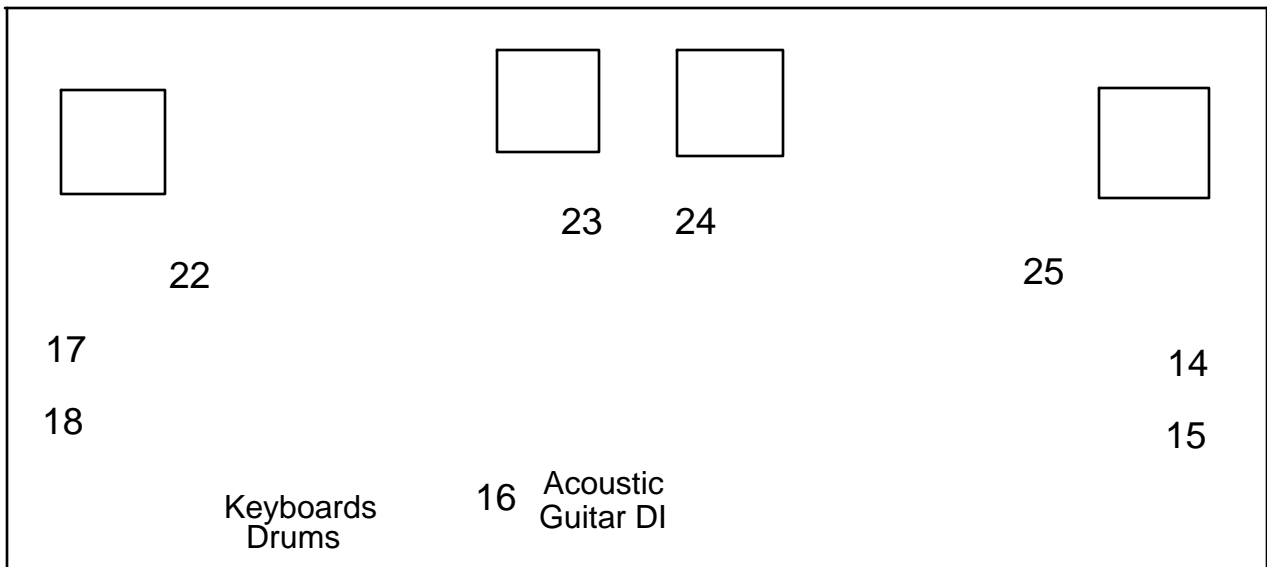

Stage Setup

KEY

Numbers refer to Input Channels

DI

Mic

Minitor

Stage
FRONT

Keyboard Riser

Drum Riser